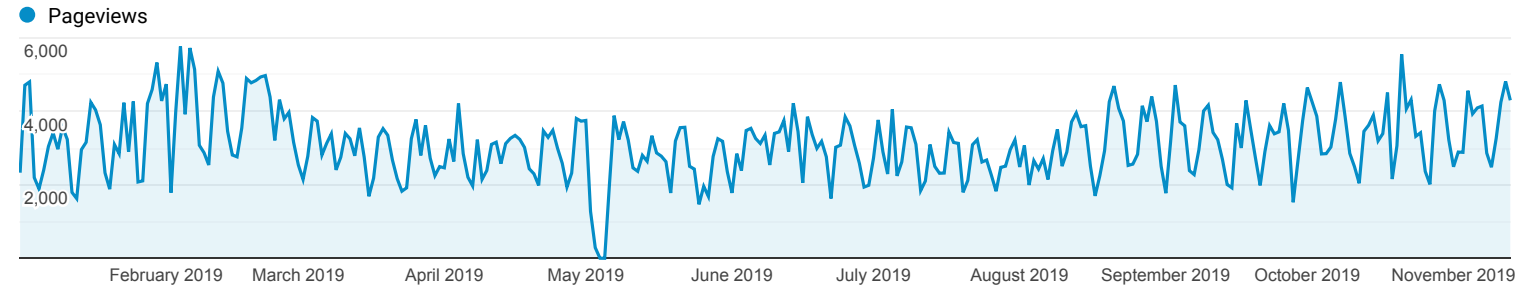

Report for LDC

All Users
100.00% Users

Jan 1, 2019 - Nov 13, 2019

Pageviews YTD

Page	Pageviews
	989,536 % of Total: 100.00% (989,536)
1. /	40,466 (4.09%)
2. /islandora/object/islandora:root	8,538 (0.86%)
3. /islandora/search/?type=dismax	4,302 (0.43%)
4. /islandora/object/hnoc-p15140coll28:collection	3,889 (0.39%)
5. /islandora/object/state-lhp:collection	3,487 (0.35%)
6. /islandora/object/lsm-lps:30	3,012 (0.30%)
7. /islandora/object/mcneese-psl:collection	2,814 (0.28%)
8. /islandora/object/tahil-aaw:collection	2,405 (0.24%)
9. /islandora/object/lsm-jaz:collection	2,338 (0.24%)
10. /lsuhsc	2,185 (0.22%)