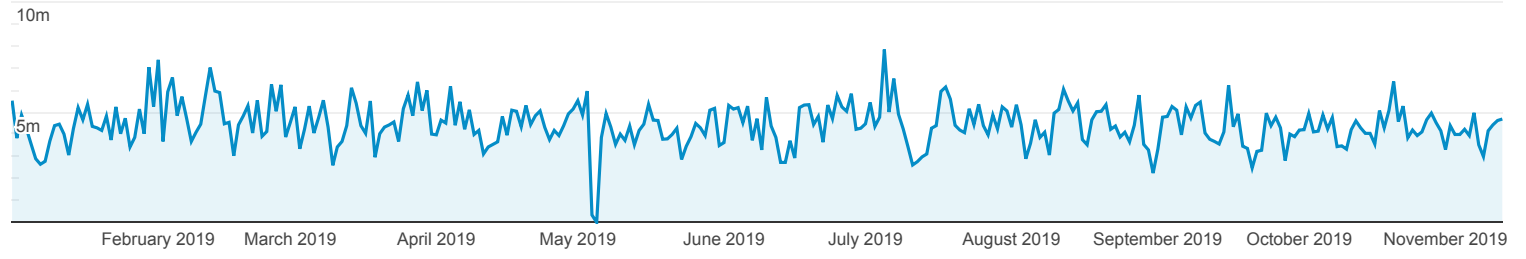

### Report for LDC

Jan 1, 2019 - Nov 13, 2019

All Users  
100.00% Users

#### Average Session Duration YTD

Avg. Session Duration

User Type	Avg. Session Duration
	<b>00:04:24</b> Avg for View: 00:04:24 (0.00%)
1. Returning Visitor	<b>00:08:06</b>
2. New Visitor	<b>00:03:03</b>