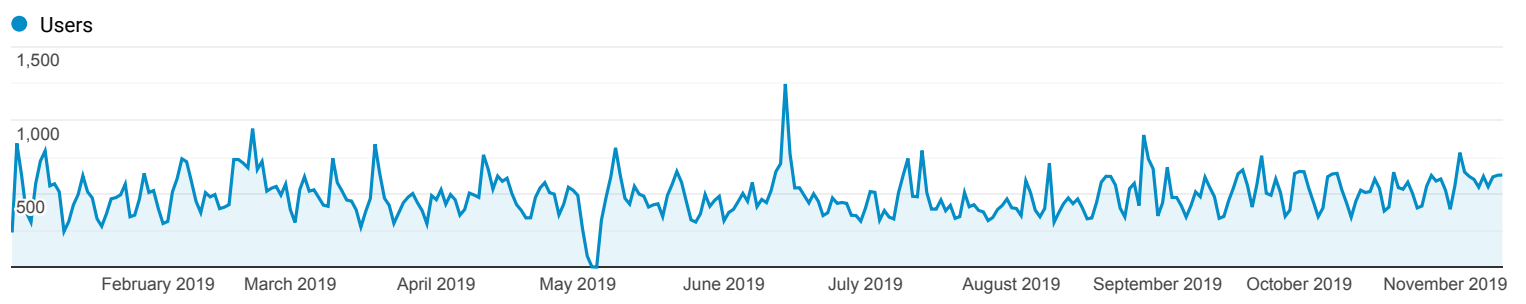

Report for LDC

Jan 1, 2019 - Nov 13, 2019

All Users
100.00% Users

Users New & Returning YTD

User Type	Users
	127,079 % of Total: 99.78% (127,359)
1. New Visitor	125,789 (87.02%)
2. Returning Visitor	18,766 (12.98%)